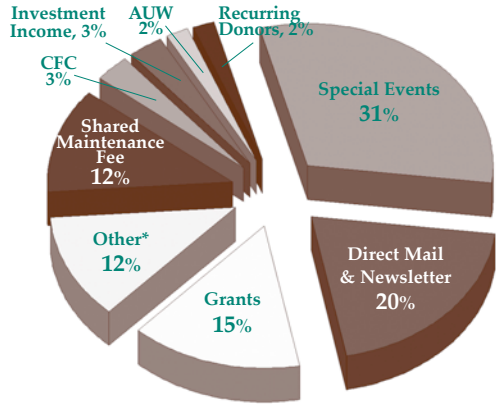

Where Do the Funds Come From?

Your \$10 donation enables the Hawaii Foodbank to provide food for 25 meals.

94 percent

of all donations feeds the hungry in Hawaii.

* Major Gifts & Planned Giving, Endowments, Unsolicited and all other.

Where Does the Food Go?

Hawaii Foodbank member agencies and neighbor island food banks feed 131,862 different people statewide each year.
Source: Hunger in America 2006

*Other programs include preschools, rehabilitation centers, residential, senior and youth-at-risk programs and Neighbor Island food banks.

Where Does the Food Come From?

Over 10 million pounds of food including over 2 million pounds of fresh produce was distributed by the Hawaii Foodbank in fiscal year 2009.

Flow of Food to the Hungry

HAWAII FOODBANK