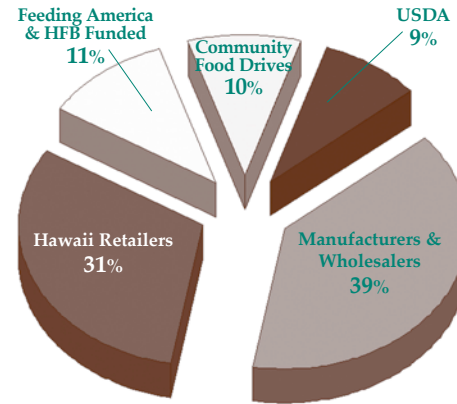

Where Do the Funds Come From?

Your \$10 donation enables the Hawaii Foodbank to provide food for 25 meals.

94 percent

of all donations feeds the hungry in Hawaii.

* Major Gifts & Planned Giving, Endowments, Unsolicited and all other.

Where Does the Food Go?

Hawaii Foodbank member agencies and neighbor island food banks feed 131,862 different people statewide each year.
Source: Hunger in America 2006

*Other programs include preschools, rehabilitation centers, residential, senior and youth-at-risk programs and Neighbor Island food banks.

Where Does the Food Come From?

Over 10 million pounds of food including over 2 million pounds of fresh produce was distributed by the Hawaii Foodbank in fiscal year 2009.

Flow of Food to the Hungry

HAWAII FOODBANK