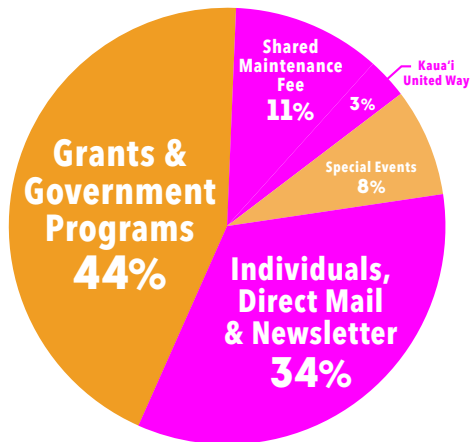

FUNDING

Hawaii Foodbank Kaua'i's food bank model enables **95%** of all expenses to be used to support hungry keiki, kūpuna, families and individuals in need of food assistance.

FOOD PARTNER Agencies on Kaua'i

- American Legion Post 54
- Boys and Girls Club of Hawaii
  - Kapa'a Clubhouse
  - Lihue Clubhouse
  - West Kauai Clubhouse
- Calvary Chapel Lihue
- Catholic Charities Hawai'i
- Child and Family Service
  - Hale Ho'omalua Family Center
  - Hale Nana's House
- Church of the Pacific
- Crossroads Christian Fellowship - Nourish Kauai
- Eleele Baptist Church
- Hale 'Ōpio, Kaua'i
- Hawai'i Health & Harm Reduction Center
- Hina Mauka
- Holy Cross Catholic Church
- Hui 'O Nā Mākuahine Ho'okahi 'O Kauai
- Kalaheo Missionary Church
- Kapa'a Missionary Church
- Kaua'i Bible Church
- Kaua'i Economic Opportunity
- Kauai Lighthouse Outreach Center
- Kauai North Shore Food Pantry
- Kawaikini New Century Public Charter School
- King's Chapel Kauai
- Lihue Court Townhomes
- Lihue Missionary Church
- Malama Kaua'i
- Mental Health Kokua
- Mobile Munchies
- Ohana Christian Fellowship
- St. Michael and All Angels Episcopal Church
- St. Raphael Church
- St. William Catholic Church
- The Salvation Army - Hawaiian & Pacific Islands
  - Hanapepe Corps
  - Lihue Corps
- U.S.VETS
- U-Turn for Christ
- Westside Christian Center Assembly of God
- Women in Need (WIN)
- YWCA of Kaua'i