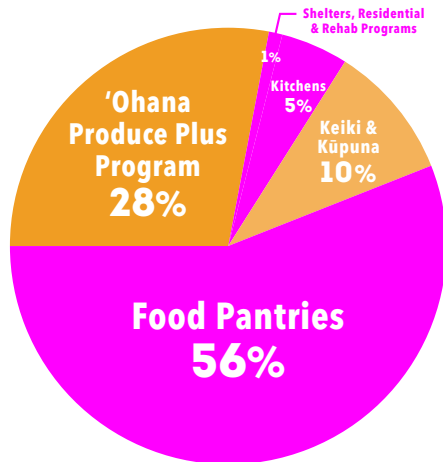

FACT BOOK 2020 - 2021

Kaua'i United Way: #76130
Combined Federal Campaign: #38446

OUR MISSION

The people of Hawaii are one 'ohana. Hawaii Foodbank provides food so that no one in our family goes hungry. We work to gather food and support from our communities.

We then distribute food through charitable agencies to those in need. Our mission is from the heart, and we will fulfill our mission with integrity, humanity and aloha.

FLOW OF FOOD

ABOUT US

- Hawaii Foodbank Kaua'i distributes more than 135,000 pounds of food on Kaua'i each month.
- Hawaii Foodbank Kaua'i is a proud member of Feeding America, Kaua'i United Way, Kaua'i Chamber of Commerce, Kaua'i Filipino Chamber of Commerce and Hawai'i Lodging & Tourism Association Kaua'i Chapter.
- For 10 consecutive years, Hawaii Foodbank has received Charity Navigator's four star rating for demonstrating strong financial health, accountability and transparency.
- Hawaii Foodbank Kaua'i's warehouse is AIB inspected and certified for food safety.

WAREHOUSE LOCATION

4241 Hanahao Pl. Ste. 101
Lihu'e, HI 96766
Phone: 808-482-2224
Fax: 808-482-2225

[HAWAIIFOODBANK.ORG/KAUI](https://www.hawaiifoodbank.org/kaui)

FOOD SOURCES

Hawaii Foodbank Kaua'i distributed more than **1.6 million pounds of food**, including more than **250,000 pounds of fresh produce**, in 2020.

DISTRIBUTION

Since the onset of the COVID-19 pandemic, hunger on Kaua'i has grown by 75 percent. Hawaii Foodbank Kaua'i helps provide food to **1 in 5 people** on Kaua'i, including nearly **1 in 3 keiki**.