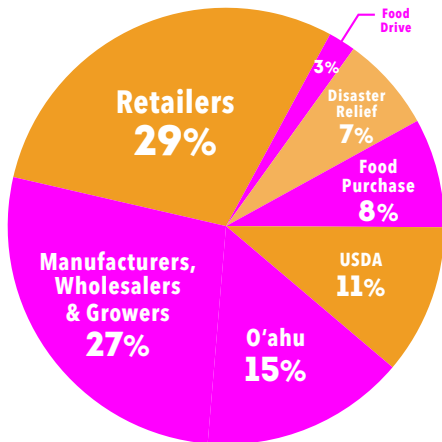

FOOD SOURCES

Hawaii Foodbank Kaua'i distributed more than **1.6 million pounds of food**, including more than **250,000 pounds of fresh produce**, in 2020.